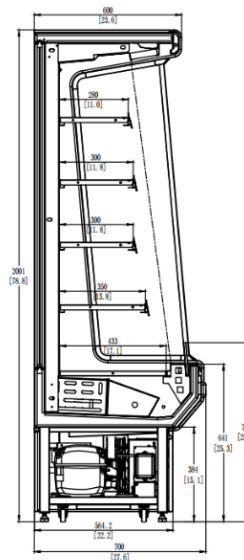

### DIMENSIONS

Exterior Dimensions	59.6"W x 27.6"D x 78.7"H
Interior Dimensions	57.3"W x 17.8"D x 44.6H
Packaging Dimensions	66"W x 33"D x 88"H
Net Volume	21 cu. ft.
Unit Weight	591 lb.
Shipping Weight	746 lb.

### CONSTRUCTION

Exterior Material	Painted Steel
Interior Material	Painted Steel
Insulation Material	Foamed-in-Place Polyurethane
Shelf Load Capacity	90 lb.
Adjustable Shelf	Yes
Interior Light	L.E.D

## TECHNICAL DRAWING

MODEL: SOC-61-W

MFR ITEM #:

FRONT VIEW

NEMA 5-30P  
(30A circuit required)

SIDE VIEW

AEON DISTRIBUTORS LTD

Tel: +1 868 360 2366 | aeondistributorstt.com | buy@aeondistributorstt.com