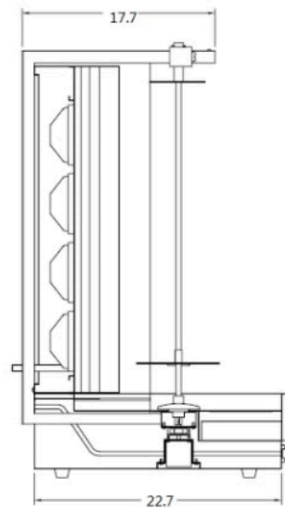

Datasheet

Project:	Quantity:
Model #:	Approval:

For Commercial Use Only

TECHNICAL DATA

DIMENSIONS

Exterior Dimensions	21"L x 24"D x 40"H
Packaging Dimensions	24"L x 30"D x 43"H
Unit Weight	70 lb.
Shipping Weight	110 lb.

ELECTRICAL

Voltage	120
Hertz	60
Phase	1
Wattage	15
Plug Type	NEMA 5-15P
Power Cord Length	60"

COOKING

Temperature Range	122°F to 572°F
Numbers of Burners	4
Burner BTU	13,000
Total BTU	52,000
Burner Style	Radiant
Spit Length	30"
Spit Rotation Speed	4 R.P.M
Control Type	Manual
Gas Inlet Size	1/2"
Gas Type	Natural Gas / Liquid Propane
Max. Diameter of Meat	16"
Max. Pounds of Meat	120 lb.

CONSTRUCTION

Exterior Material	Stainless Steel
Number of Control Knobs	4
ON/OFF Switch	Yes
Adjustable Distance Base	Yes
Stainless Steel Shovel	Yes

TECHNICAL DRAWING

MODEL: 4G

MFR MODEL:

AEON DISTRIBUTORS LTD

Tel: +1 868 360 2366 | aeondistributorstt.com | buy@aeondistributorstt.com

AEON Distributors Ltd reserves the right to change specifications without

REV 2023-02