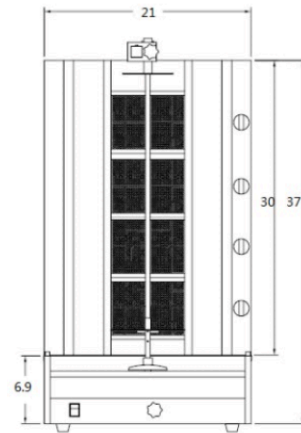

Datasheet

Project:	Quantity:
Model #:	Approval:

For Commercial Use Only

TECHNICAL DATA

DIMENSIONS

Exterior Dimensions	21"L x 24"D x 40"H
Packaging Dimensions	24"L x 30"D x 43"H
Unit Weight	70 lb.
Shipping Weight	110 lb.

ELECTRICAL

Voltage	120
Hertz	60
Phase	1
Wattage	15
Plug Type	NEMA 5-15P
Power Cord Length	60"

COOKING

Temperature Range	122°F to 572°F
Numbers of Burners	4
Burner BTU	13,000
Total BTU	52,000
Burner Style	Radiant
Spit Length	30"
Spit Rotation Speed	4 R.P.M
Control Type	Manual
Gas Inlet Size	1/2"
Gas Type	Natural Gas / Liquid Propane
Max. Diameter of Meat	16"
Max. Pounds of Meat	120 lb.

CONSTRUCTION

Exterior Material	Stainless Steel
Number of Control Knobs	4
ON/OFF Switch	Yes
Adjustable Distance Base	Yes
Stainless Steel Shovel	Yes

TECHNICAL DRAWING

MODEL: 4G

MFR MODEL:

AEON DISTRIBUTORS LTD

Tel: +1 868 360 2366 | aeondistributorstt.com | buy@aeondistributorstt.com

AEON Distributors Ltd reserves the right to change specifications without

REV 2023-02