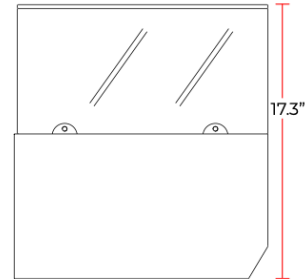

### DIMENSIONS

Exterior Dimensions	47.2"W x 15.5"D x 17.3"H
Interior Dimensions	33.5"W x 12.2"D x 6.5"H
Packaging Dimensions	51"W x 18"D x 18"H
Unit Weight	92 lb.
Shipping Weight	101 lb.

### CONSTRUCTION

Exterior Material	Stainless Steel and Glass
Pans	(4) x 1/3 Size 6" Deep S/S Pans (sold separately)

## TECHNICAL DRAWING

MODEL: CTP48SG

SIDE VIEW

TOP VIEW